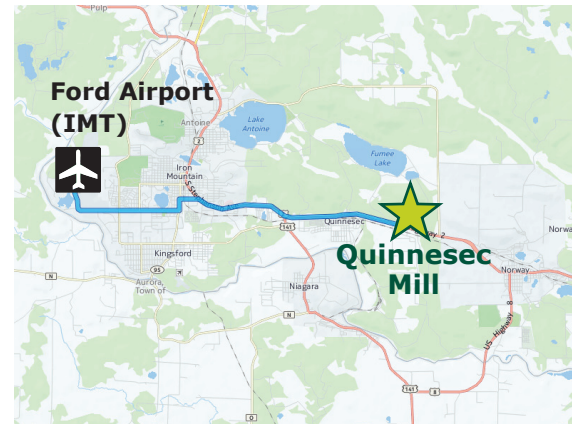

Driving Directions to Quinnesec Mill

QUINNESEC MILL

Directions to Quinnesec Mill from Ford Airport (IMT), Iron Mountain, MI 49801

1. Head toward RIVERHILLS RD on AIRPORT RD. (0.1 mi)
2. Turn LEFT onto RIVERHILLS RD. (0.4 mi)
3. Continue on WOODWARD AVE. (2.4 mi)
4. Turn LEFT onto M-95. (0.3 mi)
5. Turn RIGHT onto W H St. (0.4 mi)
6. Turn RIGHT onto US-141, US-2. (2.1 mi)
7. Continue on US-2 E. (2.9 mi)

The mill is on US-2 on the RIGHT.

Estimated time: 15 minutes or 8.6 miles.

Directions to Quinnesec Mill from Delta County Airport (ESC), Escanaba, MI 49829

1. Start at AIRPORT RD. (0.1 mi)
2. Turn LEFT. (0.4 mi)
3. Bear RIGHT onto AIRPORT RD. (0.2 mi)
4. Turn LEFT onto LAKE SHORE DR (M-35). (0.4 mi)
5. Continue on S LINCOLN RD (M-35). (2.1 mi)
6. Turn LEFT onto LUDINGTON ST (US-2, US-41. (12.4 mi)
7. Bear RIGHT to stay on US-2, US-41. (9.5 mi)
8. Turn RIGHT onto US-2. (23.9 mi)

The mill is on US-2 on the LEFT.

Estimated time: 59 minutes or 48.9 miles.

Directions to Quinnesec Mill from Green Bay Austin Straubel International Airport (GRB) 2077 Airport Dr., Green Bay, WI 54313

1. Head toward AIRPORT RD on Cr-Gg E, WI-172 E. (2.0 mi)
2. Take ramp onto US-41 N toward MARINETTE. (22.4 mi)
3. Keep LEFT onto US-141 N toward CRIVITZ/IRON MT. (70.1 mi)
4. Turn RIGHT onto US-8. (4.5 mi)
5. Turn LEFT onto E 7TH AVE (US-2). (2.7 mi)
6. The mill is on US-2 on the LEFT.

Estimated time: 1 hour 49 minutes or 101.7 miles.

Verso Corporation
 Quinnesec Mill
 W6791 US Highway 2
 Quinnesec, MI 49876
 906-779-3200