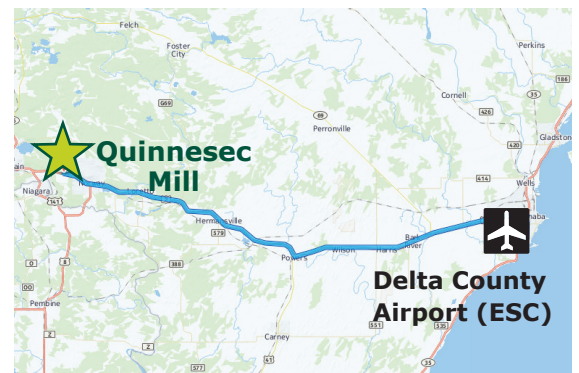

Driving Directions to Quinnesec Mill

QUINNESEC MILL

Directions to Quinnesec Mill from Ford Airport (IMT), Iron Mountain, MI 49801

1. Head toward RIVERHILLS RD on AIRPORT RD. (0.1 mi)
2. Turn LEFT onto RIVERHILLS RD. (0.4 mi)
3. Continue on WOODWARD AVE. (2.4 mi)
4. Turn LEFT onto M-95. (0.3 mi)
5. Turn RIGHT onto W H St. (0.4 mi)
6. Turn RIGHT onto US-141, US-2. (2.1 mi)
7. Continue on US-2 E. (2.9 mi)

The mill is on US-2 on the RIGHT.

Estimated time: 15 minutes or 8.6 miles.

Directions to Quinnesec Mill from Delta County Airport (ESC), Escanaba, MI 49829

1. Start at AIRPORT RD. (0.1 mi)
2. Turn LEFT. (0.4 mi)
3. Bear RIGHT onto AIRPORT RD. (0.2 mi)
4. Turn LEFT onto LAKE SHORE DR (M-35). (0.4 mi)
5. Continue on S LINCOLN RD (M-35). (2.1 mi)
6. Turn LEFT onto LUDINGTON ST (US-2, US-41. (12.4 mi)
7. Bear RIGHT to stay on US-2, US-41. (9.5 mi)
8. Turn RIGHT onto US-2. (23.9 mi)

The mill is on US-2 on the LEFT.

Estimated time: 59 minutes or 48.9 miles.

Directions to Quinnesec Mill from Green Bay Austin Straubel International Airport (GRB) 2077 Airport Dr., Green Bay, WI 54313

1. Head toward AIRPORT RD on Cr-Gg E, WI-172 E. (2.0 mi)
2. Take ramp onto US-41 N toward MARINETTE. (22.4 mi)
3. Keep LEFT onto US-141 N toward CRIVITZ/IRON MT. (70.1 mi)
4. Turn RIGHT onto US-8. (4.5 mi)
5. Turn LEFT onto E 7TH AVE (US-2). (2.7 mi)
6. The mill is on US-2 on the LEFT.

Estimated time: 1 hour 49 minutes or 101.7 miles.

Verso Corporation
 Quinnesec Mill
 W6791 US Highway 2
 Quinnesec, MI 49876
 906-779-3200