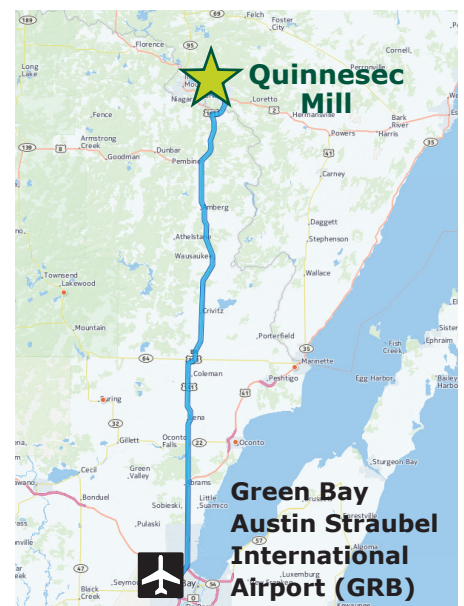

Driving Directions to Quinnesec Mill

QUINNESEC MILL

Directions to Quinnesec Mill from Ford Airport (IMT), Iron Mountain, MI 49801

1. Head toward RIVERHILLS RD on AIRPORT RD. (0.1 mi)
2. Turn LEFT onto RIVERHILLS RD. (0.4 mi)
3. Continue on WOODWARD AVE. (2.4 mi)
4. Turn LEFT onto M-95. (0.3 mi)
5. Turn RIGHT onto W H St. (0.4 mi)
6. Turn RIGHT onto US-141, US-2. (2.1 mi)
7. Continue on US-2 E. (2.9 mi)

The mill is on US-2 on the RIGHT.

Estimated time: 15 minutes or 8.6 miles.

Directions to Quinnesec Mill from Delta County Airport (ESC), Escanaba, MI 49829

1. Start at AIRPORT RD. (0.1 mi)
2. Turn LEFT. (0.4 mi)
3. Bear RIGHT onto AIRPORT RD. (0.2 mi)
4. Turn LEFT onto LAKE SHORE DR (M-35). (0.4 mi)
5. Continue on S LINCOLN RD (M-35). (2.1 mi)
6. Turn LEFT onto LUDINGTON ST (US-2, US-41. (12.4 mi)
7. Bear RIGHT to stay on US-2, US-41. (9.5 mi)
8. Turn RIGHT onto US-2. (23.9 mi)

The mill is on US-2 on the LEFT.

Estimated time: 59 minutes or 48.9 miles.

Directions to Quinnesec Mill from Green Bay Austin Straubel International Airport (GRB) 2077 Airport Dr., Green Bay, WI 54313

1. Head toward AIRPORT RD on Cr-Gg E, WI-172 E. (2.0 mi)
2. Take ramp onto US-41 N toward MARINETTE. (22.4 mi)
3. Keep LEFT onto US-141 N toward CRIVITZ/IRON MT. (70.1 mi)
4. Turn RIGHT onto US-8. (4.5 mi)
5. Turn LEFT onto E 7TH AVE (US-2). (2.7 mi)
6. The mill is on US-2 on the LEFT.

Estimated time: 1 hour 49 minutes or 101.7 miles.

Verso Corporation
 Quinnesec Mill
 W6791 US Highway 2
 Quinnesec, MI 49876
 906-779-3200