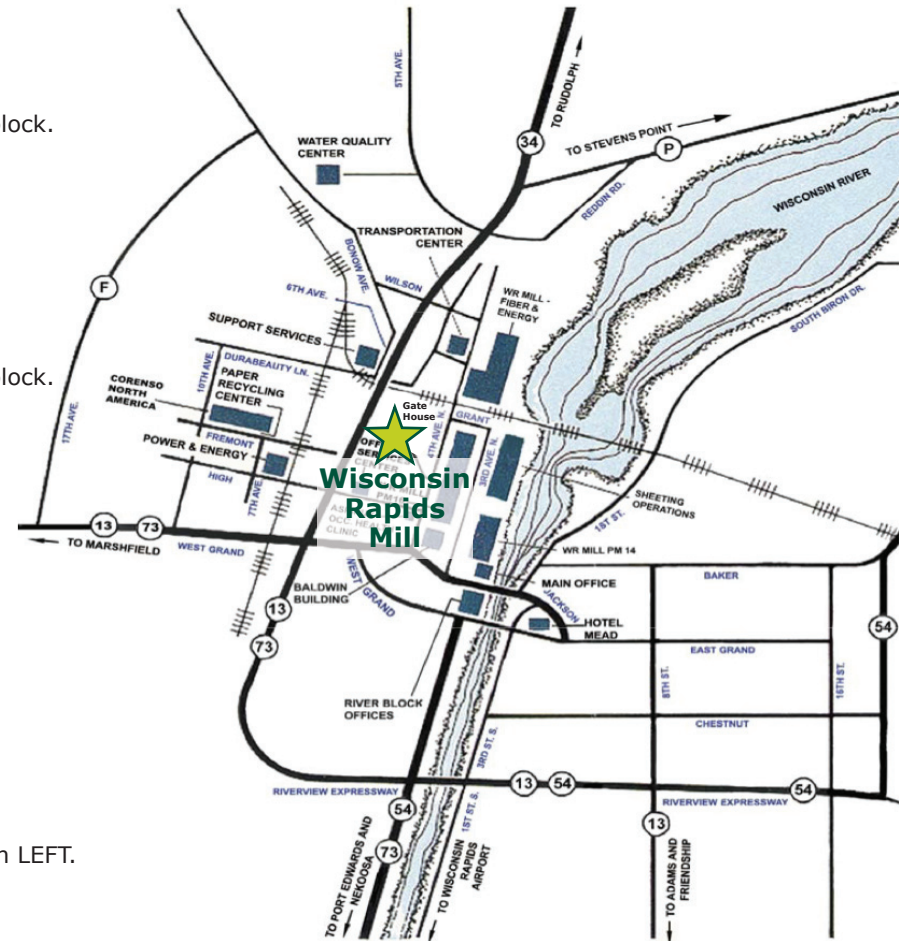

From the North:

Take HWY 34 SOUTH into Wisconsin Rapids.
Immediately over the viaduct, turn LEFT onto HIGH STREET.
Proceed one block to 4TH AVE. NORTH and turn LEFT.
All visitors need to check in at gatehouse located in CENTER of 4TH AVE. NORTH.
Visitor parking is located on the NORTH SIDE of HIGH STREET.

From the Southwest:

Take HWY 54 EAST into Wisconsin Rapids.
Turn LEFT onto HWY 13 NORTH.
At second stop light (WEST GRAND AVENUE), take HWY 34 NORTH one block.
Turn RIGHT onto HIGH STREET and proceed one block to 4TH AVE. NORTH and turn LEFT.
All visitors need to check in at gatehouse located in CENTER of 4TH AVE. NORTH.
Visitor parking is located on the NORTH SIDE of HIGH STREET.

From the West:

Take HWY 13 SOUTH into Wisconsin Rapids.
After railroad tracks, turn LEFT onto HWY 34 NORTH.
Travel one block to stop light; turn RIGHT onto HIGH STREET.
Proceed one block to 4TH AVE. NORTH and turn LEFT.
All visitors need to check in at gatehouse located in CENTER of 4TH AVE. NORTH.
Visitor parking is located on the NORTH SIDE of HIGH STREET.

Verso Corporation

Wisconsin Rapids Mill
310 3rd Avenue North
Wisconsin Rapids, WI 54495
715-422-1616