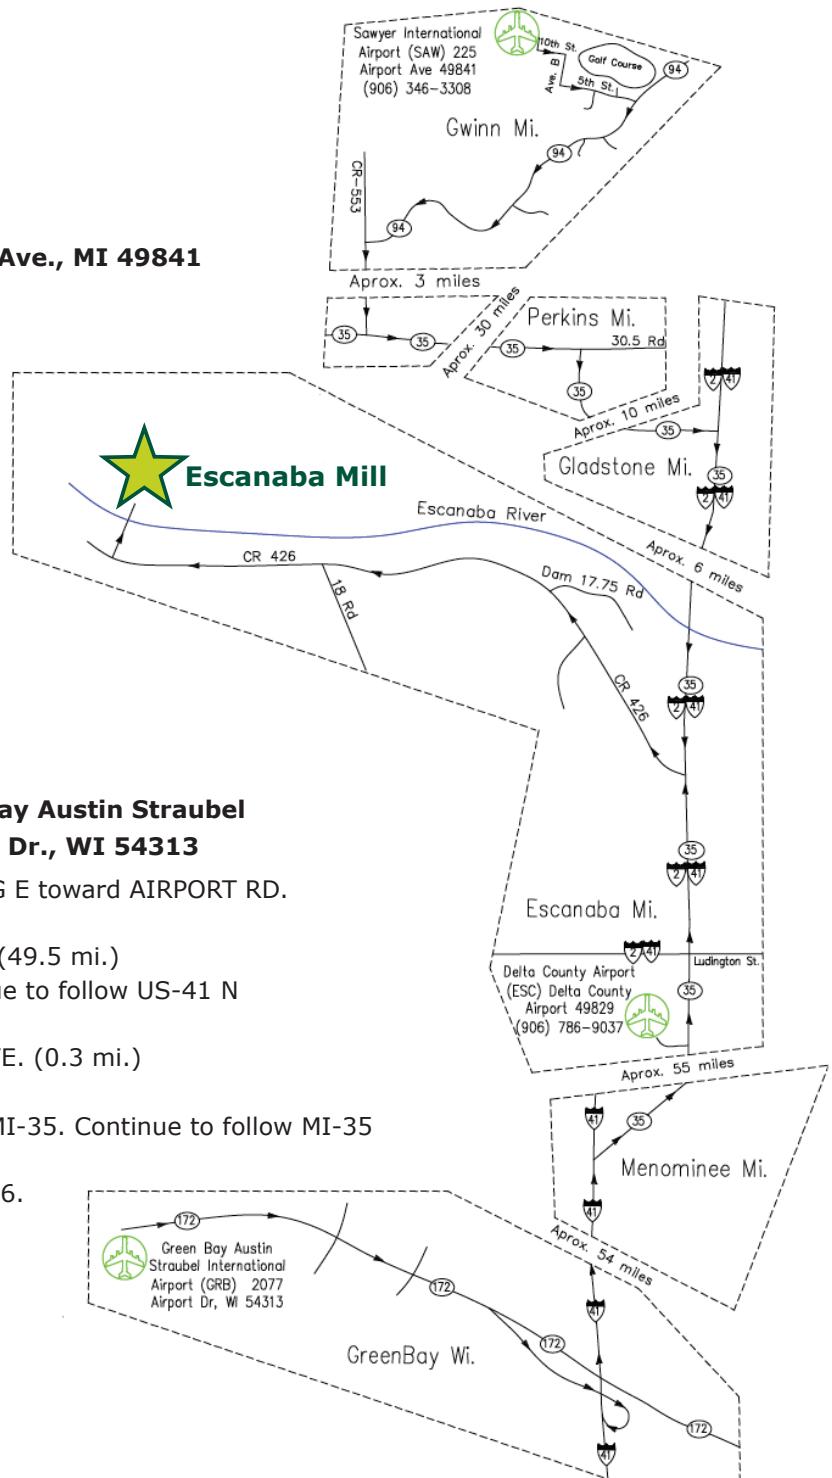

Driving Directions to Escanaba Mill

ESCANABA MILL

Directions to Escanaba Mill from Sawyer International Airport (SAW) 225 Airport Ave., MI 49841

1. Turn LEFT onto 10TH ST.
2. Turn RIGHT onto AVE. B.
3. Turn LEFT onto 5TH ST.
4. Turn RIGHT onto MI-94.
5. Turn LEFT onto COUNTY ROAD 553.
6. Turn LEFT onto MI-35.
7. After about 30 miles turn RIGHT to stay on MI-35.
8. Turn RIGHT onto US-2 W / US-41 S / MI-35 S.
9. Turn RIGHT onto COUNTY ROAD 426.
10. End at 7100 COUNTY ROAD 426.

Est. Time 1hr. 10min., Est Dist. 55 mi.

Directions to Escanaba Mill from Green Bay Austin Straubel International Airport (GRB) 2077 Airport Dr., WI 54313

1. Start out going EAST on WI-172 E/ CR-GG E toward AIRPORT RD. Continue to follow WI-172 E. (2.0 mi.)
2. Merge onto US-41 N toward MARINETTE. (49.5 mi.)
3. Turn LEFT onto US-41/ MAPLE ST. Continue to follow US-41 N (Crossing into MICHIGAN). (7.5 mi.)
4. Turn SLIGHT RIGHT onto US-41/ 10TH AVE. (0.3 mi.)
5. Turn LEFT onto US-41/ MI-35. (1.8 mi.)
6. Turn SLIGHT RIGHT onto N SHORE DR./ MI-35. Continue to follow MI-35 N. (55.5 mi.)
7. Turn SLIGHT LEFT onto COUNTY ROAD 426.
8. End at 7100 COUNTY ROAD 426.

Est. Time: 2hr. 26min., Est Dist 117 mi.

Verso Corporation
 Escanaba Mill
 7100 County Road 426 M.5 Road
 Escanaba, MI 49829
 906-786-1660